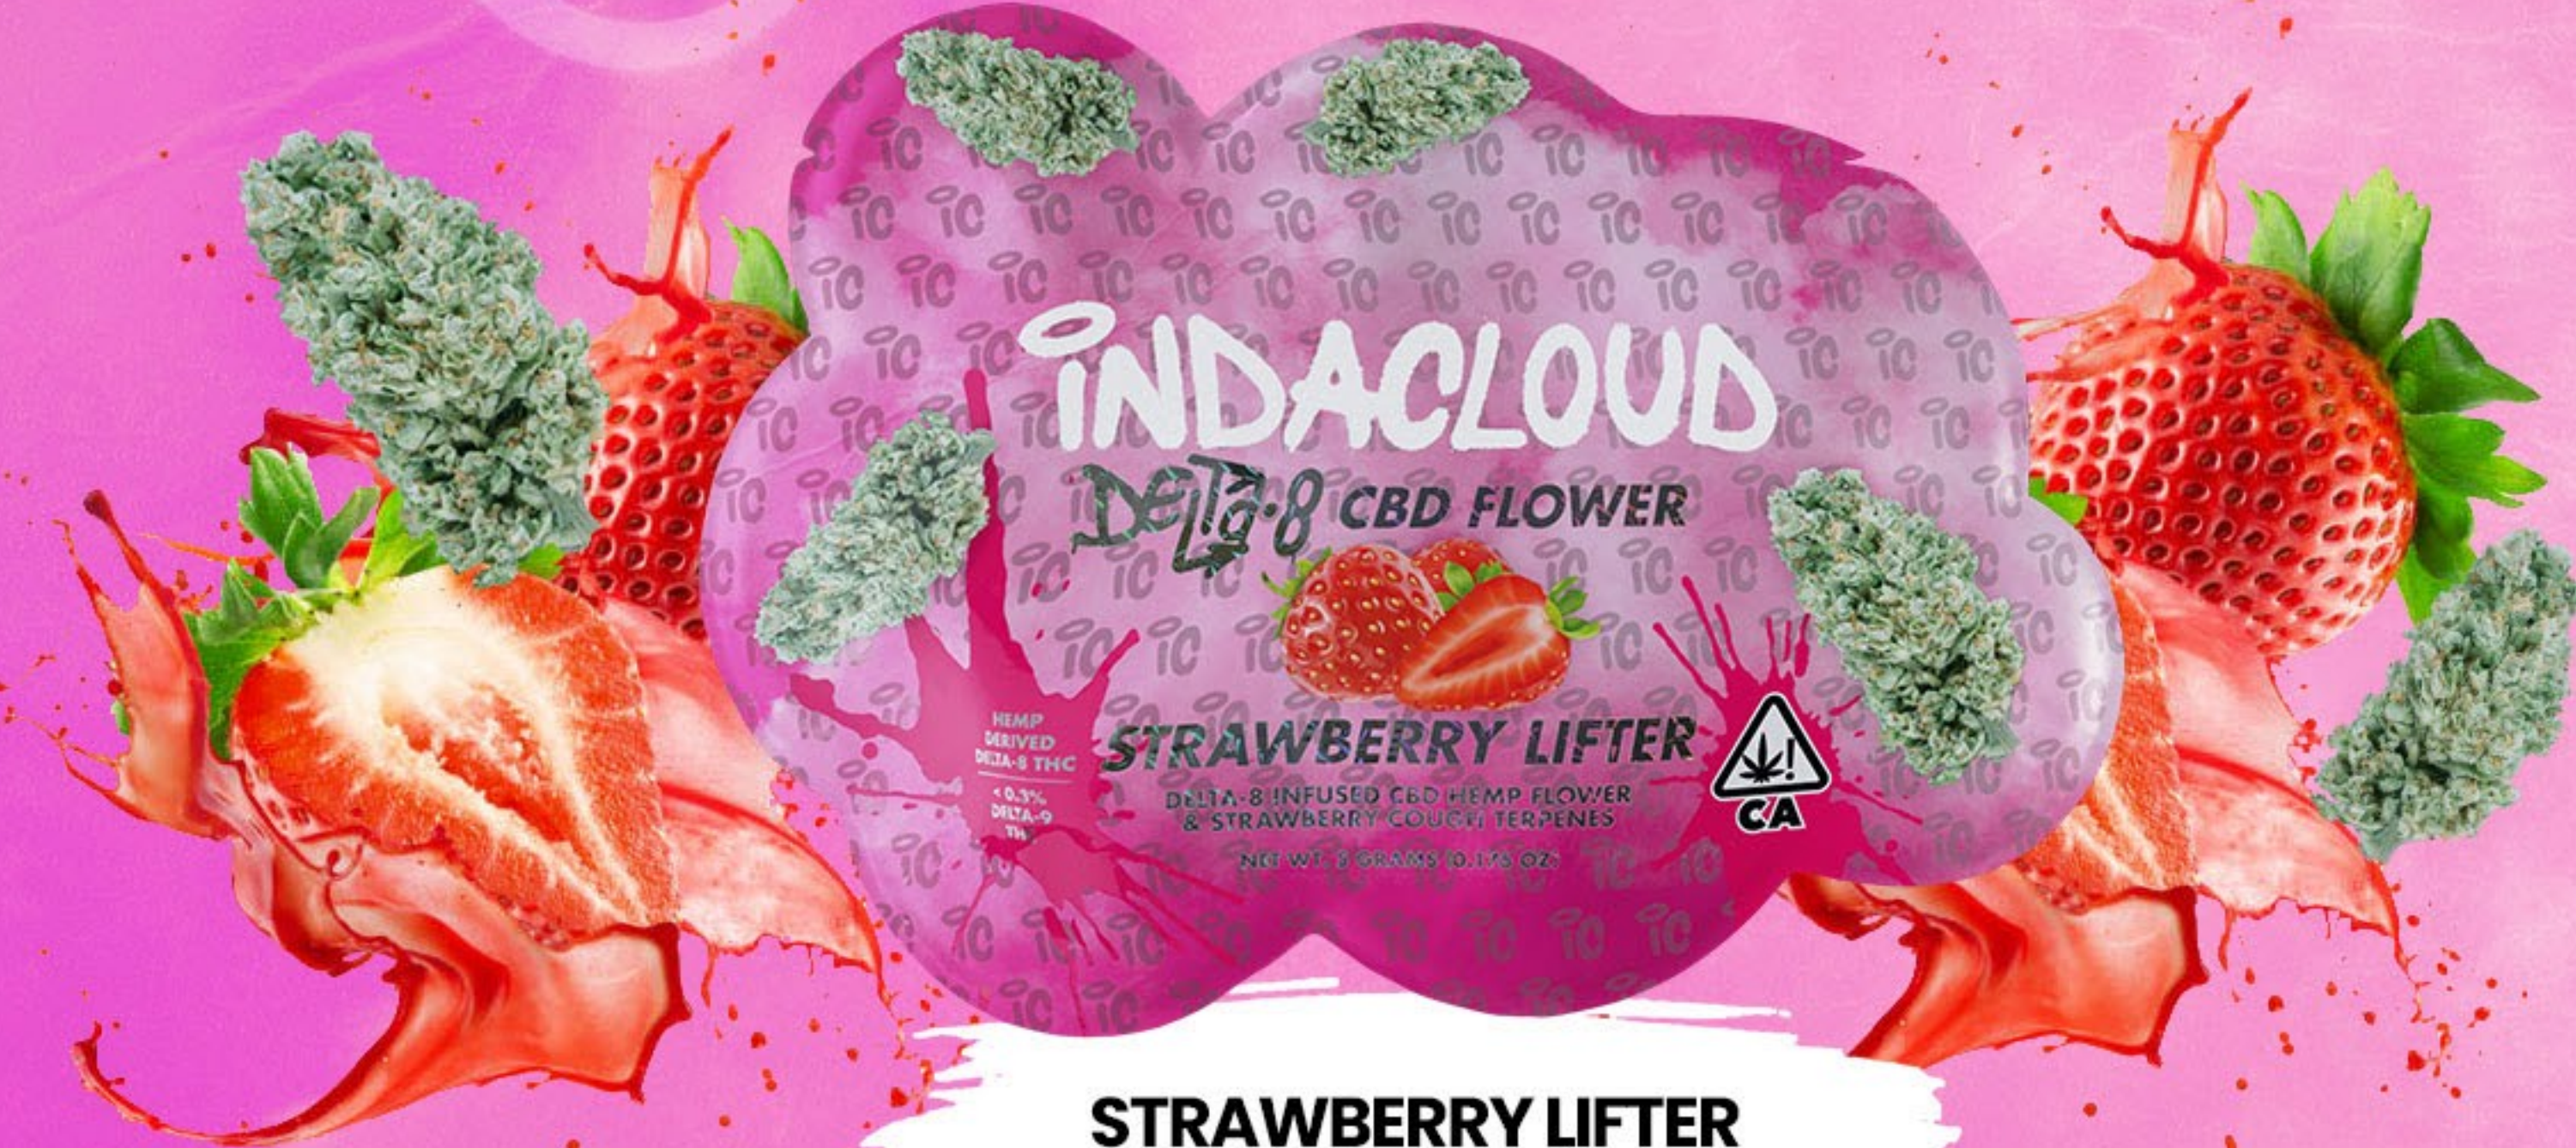

STRAWBERRY LIFTER

DELTA 8 FLOWER 5G

Indacloud's varieties of 5 gram, Delta-8 infused, CBD flower are known for their unique terpene profiles. Our premium infused flower delivers a consistent smoking experience that offers great flavor and a long-lasting level headed high.