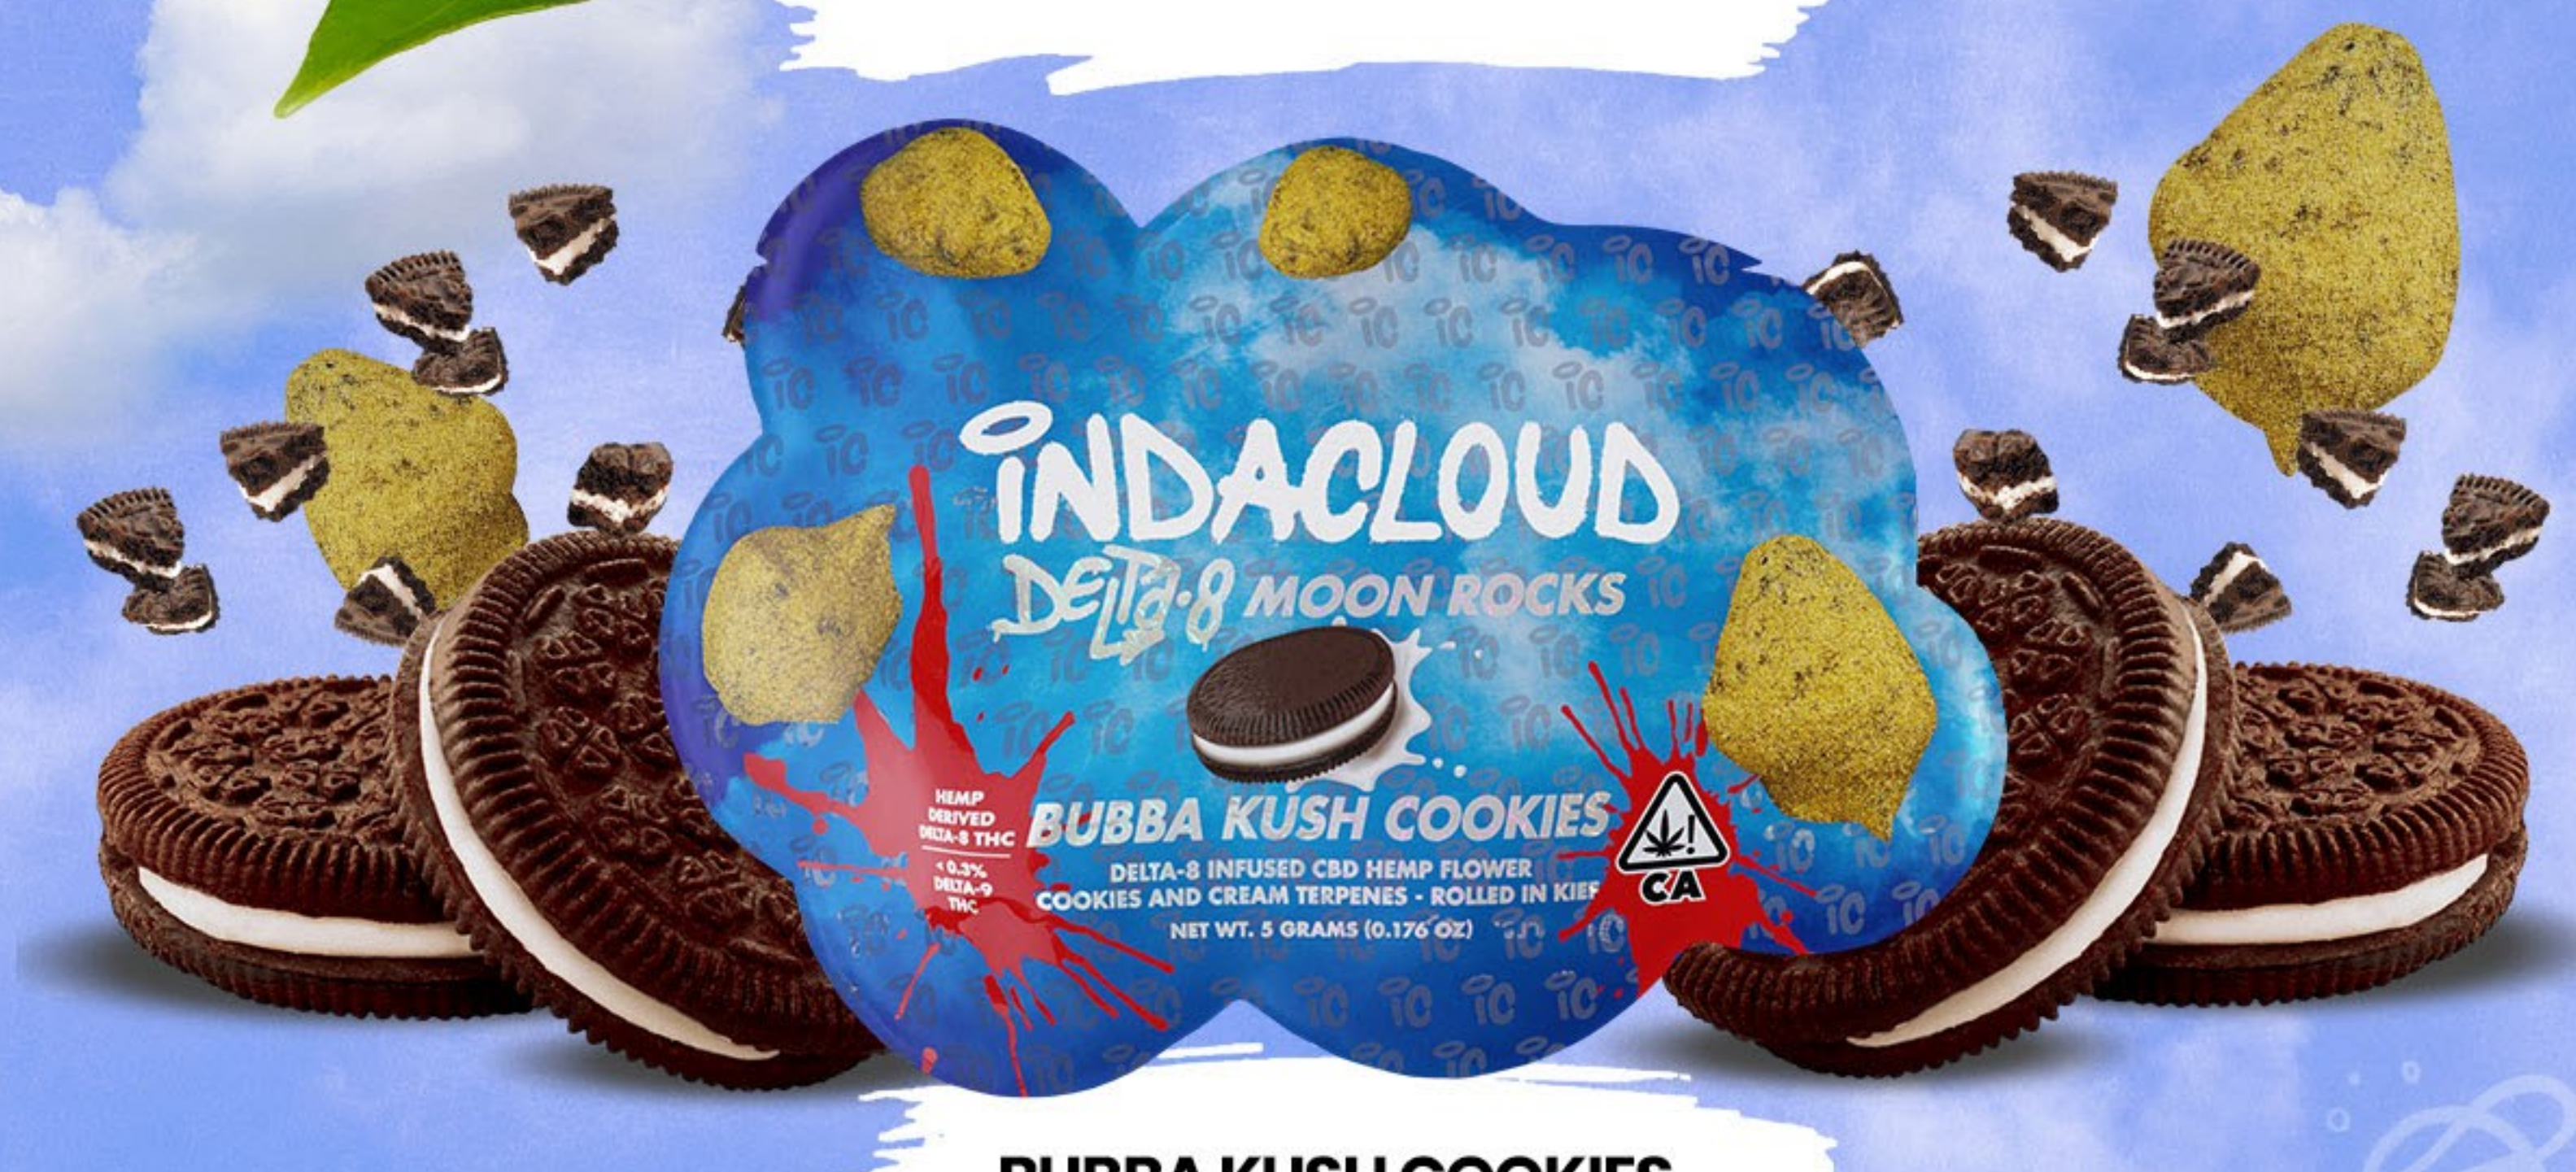

SUPER CITRUS HAZE

BUBBA KUSH COOKIES

DELTA 8 MOON ROCKS 5G

Indicaloud's Moon Rocks are crafted with premium CBD flower that is infused with a selection of top shelf terpenes and our signature Delta-8 distillate, finally it's rolled in CBG kief totaling 5 grams.